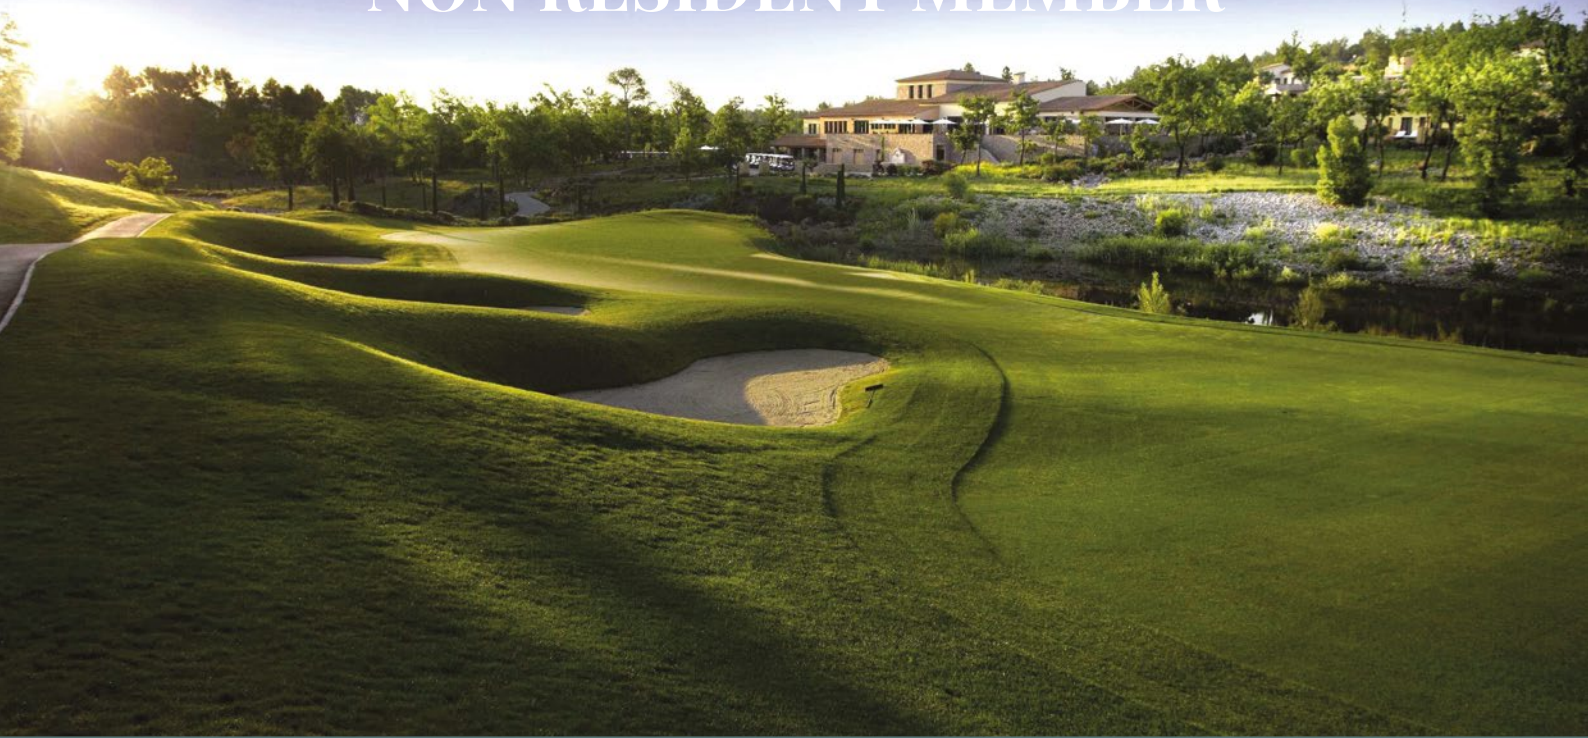

NON RESIDENT MEMBER

JOIN THE PRESTIGIOUS TERRE BLANCHE GOLF CLUB

UNLIMITED ACCESS TO TWO INTERNATIONAL CHAMPIONSHIP GOLF COURSES, OPEN ALL YEAR ROUND :

- The « Château », 18 holes, Par 72, 6 616 m / 7 235 yards, ranked n°12 in Continental Europe by « Golf World », host to the French Riviera Masters, the only tournament in France on the European Senior Tour calendar
- The « Riou », 18 holes, Par 72, 6 005 m / 6 567 yards, reserved for Club Members, their guests and Terre Blanche Hotel guests, host to the Terre Blanche Ladies Open (Ladies European Tour)