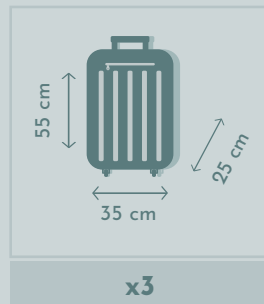

AIRBUS - AS 355 N

Bagages Pieces of luggage

Capacité Seat capacity

4 - 5 personnes
4 - 5 persons

Moteur Engine

Bi-turbine
Twin

AIRBUS - AS 350 B2

Bagages Pieces of luggage