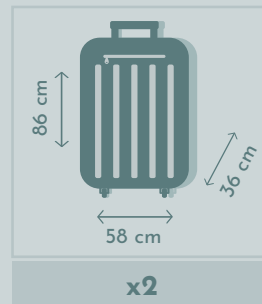

AIRBUS - AS 355 N

Bagages Pieces of luggage

Capacité Seat capacity

4 - 5 personnes
4 - 5 persons

Moteur Engine

Bi-turbine
Twin

AIRBUS - AS 350 B2

Bagages Pieces of luggage