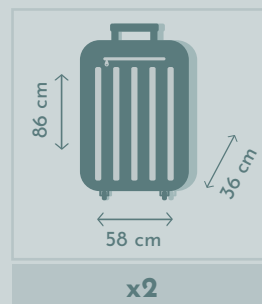

AIRBUS - AS 355 N

Bagages Pieces of luggage

Capacité Seat capacity

4 - 5 personnes
4 - 5 persons

Moteur Engine

Bi-turbine
Twin

AIRBUS - AS 350 B2

Bagages Pieces of luggage